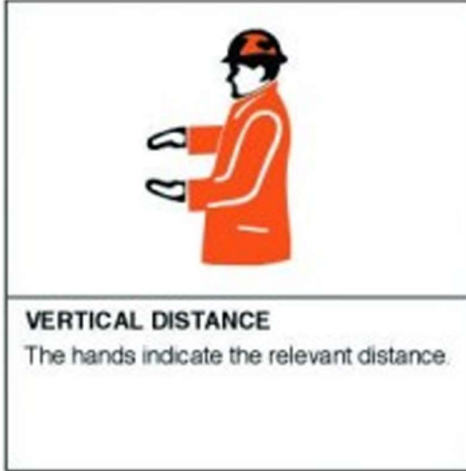

Hand Signals When in Locks v2025.1

1. RAISING PADDLES

Raise a small amount

Raise all the way

1. PROBLEMS/EMERGENCY

Stop current action

Emergency – Close all paddles